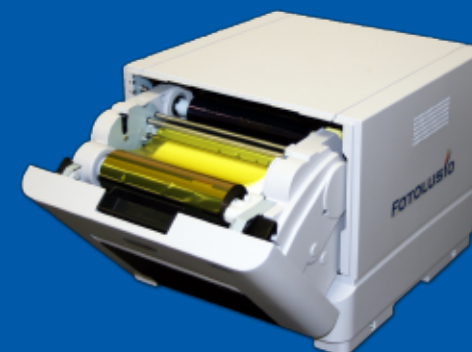

Specifications:

Model	RX1
Print Method	Dye-sublimation thermal transfer
Resolution	300 dpi
Surface	Matte/Glossy
Print Sizes	2"x6"*
	4"x6"
	5"x7"**
	6"x8"

Prints Per Roll	
2"x6"*	700 images
4"x6"	700 images
5"x7"**	350 images
6"x8"	350 images

Print Speed (Glossy)	
2"x6"*	14.9 seconds
4"x6"	14.9 seconds
5"x7"**	23.9 seconds
6"x8"	26.9 seconds

Ribbon Format	YMC+Overcoat
Interface	USB 2.0 Type-B Connector
Driver Compatible OS	Windows XP, Vista (32/64 bit), Windows 7 (32/64 bit)
External Dimensions	12.6" (W) x13.8" (D) x 11" (H)
Weight	30 lbs.
Power	AC100-240V 50/60Hz
Accessories	Paper tray, spool (4"x6"), power cord

rx1™ printer

www.dnpphoto.com

DNP

DNP IMS America Corporation

© 2011 DNP IMS America Corp. All rights reserved.
Reproduction in whole or part without written permission is prohibited. Specifications subject to change without notice.

*Printed on 4"x6" media
**Printed on 6"x8" media