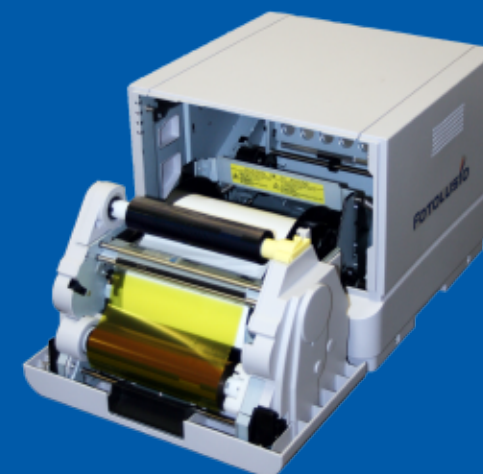

Specifications:

Model	RX1
Print Method	Dye-sublimation thermal transfer
Resolution	300 dpi
Surface	Matte/Glossy
Print Sizes	2"x6"*
	4"x6"
	5"x7"**
	6"x8"

Prints Per Roll	
2"x6"*	700 images
4"x6"	700 images
5"x7"**	350 images
6"x8"	350 images

Print Speed (Glossy)	
2"x6"*	14.9 seconds
4"x6"	14.9 seconds
5"x7"**	23.9 seconds
6"x8"	26.9 seconds

Ribbon Format	YMC+Overcoat
Interface	USB 2.0 Type-B Connector
Driver Compatible OS	Windows XP, Vista (32/64 bit), Windows 7 (32/64 bit)
External Dimensions	12.6" (W) x13.8" (D) x 11" (H)
Weight	30 lbs.
Power	AC100-240V 50/60Hz
Accessories	Paper tray, spool (4"x6"), power cord

rx1™ printer

www.dnpphoto.com

DNP

DNP IMS America Corporation

© 2011 DNP IMS America Corp. All rights reserved.
Reproduction in whole or part without written permission is prohibited. Specifications subject to change without notice.

*Printed on 4"x6" media
**Printed on 6"x8" media