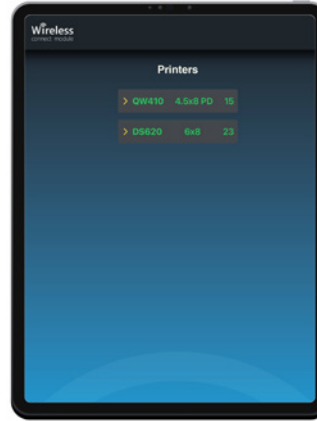

# WCM2 PRINT

- Wirelessly print from macOS®, iOS®, Android®, and Windows® devices.
- Easy printing from tablet-based (iPad® or Android) photo booths and roamer booths.
- Printer and media are automatically identified by WCM2 Print.
- Print to single or multiple DNP printers.
- Perfect tool to enable printing at small to medium size events.

# Easy Wireless Printing

The WCM2 Print is DNP's newest and easiest wireless printing device, allowing wireless printing from mobile devices (iPhone®, iPad, and Android devices), Windows PCs, and Mac® and direct printing using the WCM Print.

# WCM Portal

The WCM Portal includes new admin controls that are easy to navigate. Set which print sizes are made available, manage WCM Print functions, and other settings to customize the user experience.