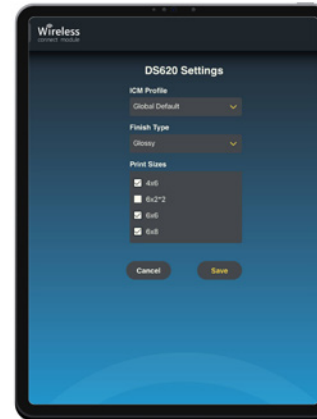

# Easy Wireless Printing

The WCM2 Print is DNP's newest and easiest wireless printing device, allowing wireless printing from mobile devices (iPhone®, iPad, and Android devices), Windows PCs, and Mac® and direct printing using the WCM Print.

# WCM Portal

The WCM Portal includes new admin controls that are easy to navigate. Set which print sizes are made available, manage WCM Print functions, and other settings to customize the user experience.

Shows connected printers & media count.

Drop down allows for easy change to printer settings.

Adjust print sizes, finish, and even ICM profiles.

Create Hotspot, connect to WiFi, or setup ethernet connection.