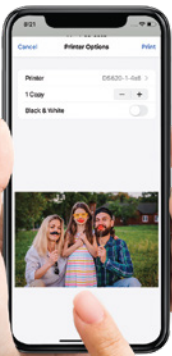

# Easy Wireless Printing

The WCM2 Print is DNP's newest and easiest wireless printing device, allowing wireless printing from mobile devices (iPhone®, iPad, and Android devices), Windows PCs, and Mac® and direct printing using the WCM Print.

Shows connected printers & media count.

Drop down allows for easy change to printer settings.

Adjust print sizes, finish, and even ICM profiles.

Create Hotspot, connect to WiFi, or setup ethernet connection.

## WiFi Hotspot

The WCM2 Print creates its own WiFi hotspot that allows wireless printing without the need for an internet connection.