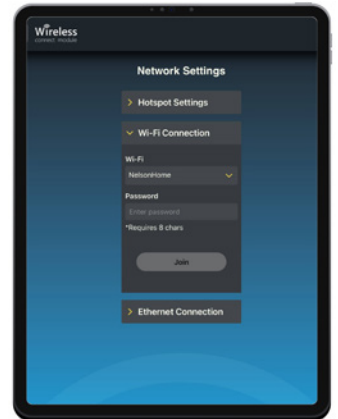

# WCM2 PRINT

- Wirelessly print from macOS®, iOS®, Android®, and Windows® devices.
- Easy printing from tablet-based (iPad® or Android) photo booths and roamer booths.
- Printer and media are automatically identified by WCM2 Print.
- Print to single or multiple DNP printers.
- Perfect tool to enable printing at small to medium size events.

# Easy Wireless Printing

The WCM2 Print is DNP's newest and easiest wireless printing device, allowing wireless printing from mobile devices (iPhone®, iPad, and Android devices), Windows PCs, and Mac® and direct printing using the WCM Print.

# WCM Portal

The WCM Portal includes new admin controls that are easy to navigate. Set which print sizes are made available, manage WCM Print functions, and other settings to customize the user experience.

Shows connected printers & media count.

Drop down allows for easy change to printer settings.

Adjust print sizes, finish, and even ICM profiles.

Create Hotspot, connect to WiFi, or setup ethernet connection.