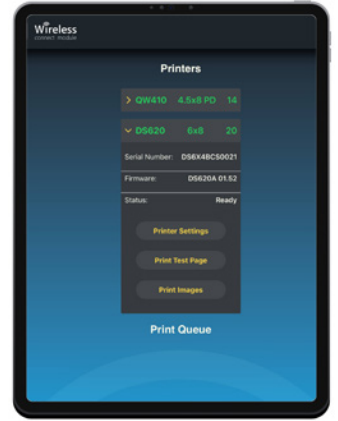

# WCM2 PRINT

- Wirelessly print from macOS®, iOS®, Android®, and Windows® devices.
- Easy printing from tablet-based (iPad® or Android) photo booths and roamer booths.
- Printer and media are automatically identified by WCM2 Print.
- Print to single or multiple DNP printers.
- Perfect tool to enable printing at small to medium size events.

# Easy Wireless Printing

The WCM2 Print is DNP's newest and easiest wireless printing device, allowing wireless printing from mobile devices (iPhone®, iPad, and Android devices), Windows PCs, and Mac® and direct printing using the WCM Print.

# WCM Portal

The WCM Portal includes new admin controls that are easy to navigate. Set which print sizes are made available, manage WCM Print functions, and other settings to customize the user experience.

Shows connected printers & media count.

Drop down allows for easy change to printer settings.

Adjust print sizes, finish, and even ICM profiles.

Create Hotspot, connect to WiFi, or setup ethernet connection.