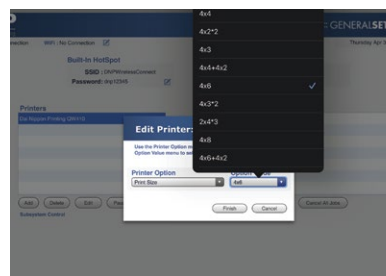

Set print size.